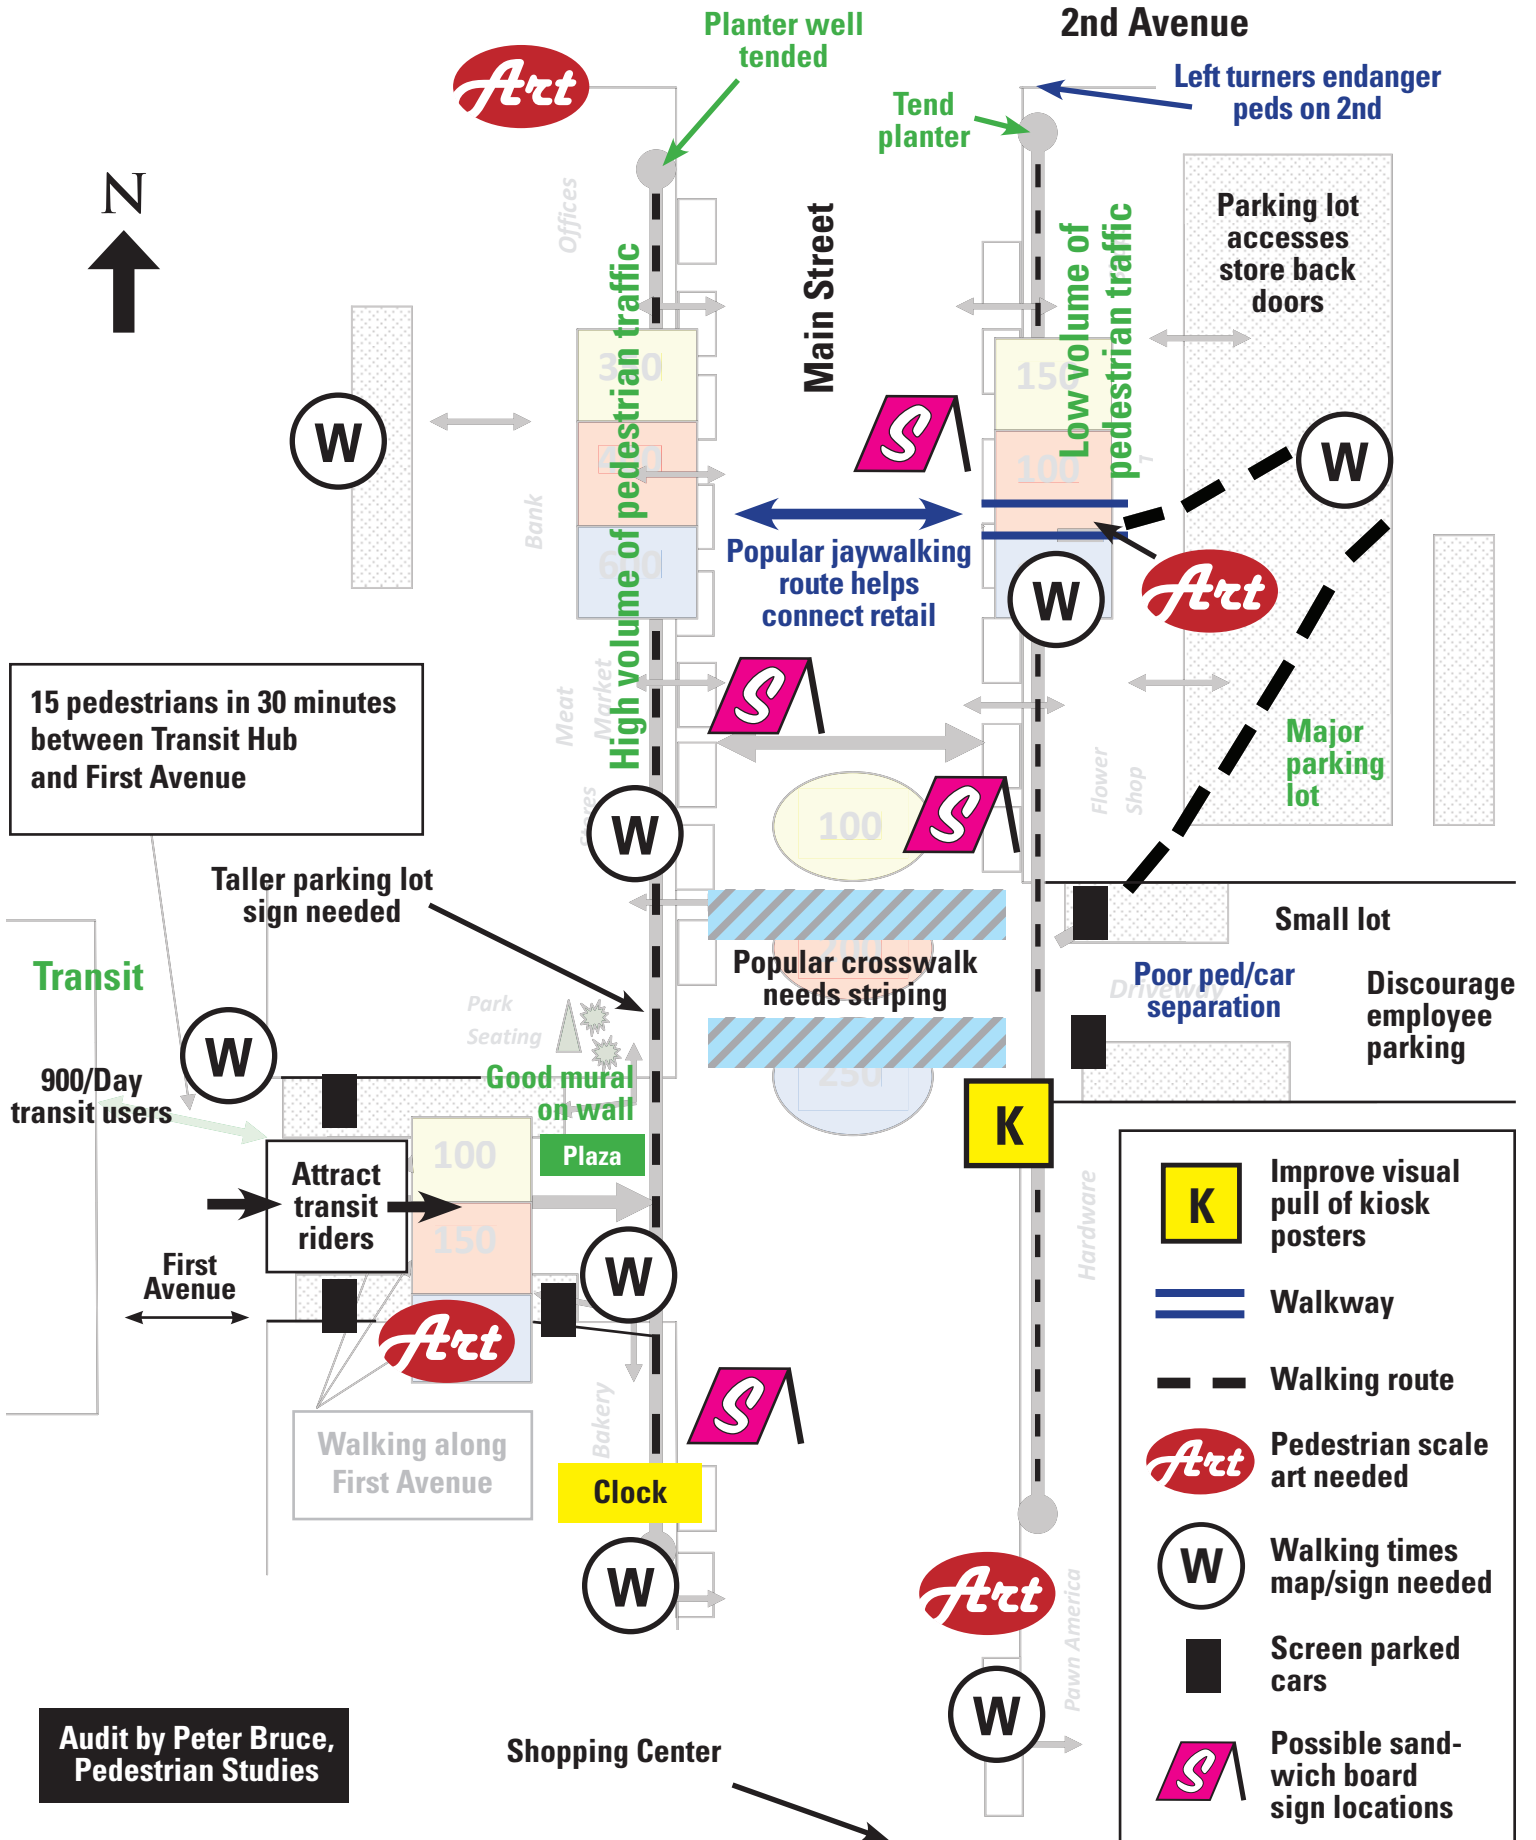

Downtown Pedestrian Activity Audit with Recommendations

Audit by Peter Bruce,
Pedestrian Studies

- K** Improve visual pull of kiosk posters
- Walkway** Walkway
- Walking route** Walking route
- Art** Pedestrian scale art needed
- W** Walking times map/sign needed
- Screen parked cars** Screen parked cars
- S** Possible sandwich board sign locations